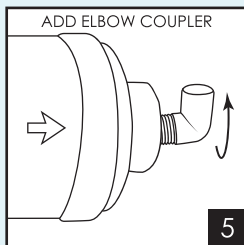

COMPLETED SETUP

ASSEMBLY

PARTS

The above are included inside the box of your TWP 3000 WATER FILTRATION SYSTEM:

INSTALLATION, ACTIVATION, & MAINTENANCE

INSTALLATION

- 1 Remove faucet aerator by turning counterclockwise—pliers may be needed
- 2 Screw diverter valve in place of aerator. (*Note: If valve doesn't fit, adaptor from local hardware store will be needed—usually costs less than \$3.*)
- 3 Attach base legs to filter cartridge by sliding over filter unit—slight pressure is required.
- 4 Screw square coupler into **INTAKE** end of filter cartridge. (*Note: Filter cartridge has arrows that display direction of water flow.*)
- 5 Screw elbow coupler into **DISPENSING** end of filter cartridge.

6 Slide one end of tubing on to diverter valve and connect other end to square coupler at intake side of filter.

7 Push water spout into elbow coupler at dispensing end of filter.

ACTIVATION

Before first use, run cold water for 5 minutes through filter to flush filter cartridge. You will notice a delay as filter fills up. Water will be black for first few minutes as it flushes loose carbon.