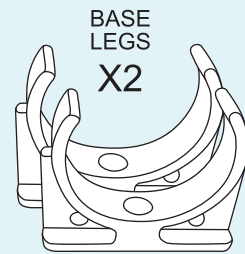

TWP 3000 WATER FILTRATION SYSTEM

Now that you have purchased the Dream Tree TWP 3000 drinking water filter you have taken the first step towards protecting you and your family from the dangers of water borne contaminants. To install your device, please follow these instructions.

COMPLETED SETUP

ASSEMBLY

PARTS

The above are included inside the box of your TWP 3000 WATER FILTRATION SYSTEM:

INSTALLATION, ACTIVATION, & MAINTENANCE

INSTALLATION

- 1 Remove faucet aerator by turning counterclockwise—pliers may be needed
- 2 Screw diverter valve in place of aerator. (*Note: If valve doesn't fit, adaptor from local hardware store will be needed—usually costs less than \$3.*)
- 3 Attach base legs to filter cartridge by sliding over filter unit—slight pressure is required.
- 4 Screw square coupler into **INTAKE** end of filter cartridge. (*Note: Filter cartridge has arrows that display direction of water flow.*)
- 5 Screw elbow coupler into **DISPENSING** end of filter cartridge.