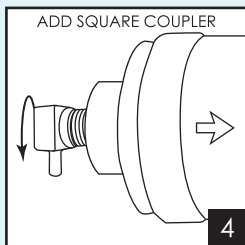

COMPLETED SETUP

ASSEMBLY

PARTS

The above are included inside the box of your TWP 3000 WATER FILTRATION SYSTEM:

INSTALLATION, ACTIVATION, & MAINTENANCE

INSTALLATION

- 1 Remove faucet aerator by turning counterclockwise—pliers may be needed
- 2 Screw diverter valve in place of aerator. (*Note: If valve doesn't fit, adaptor from local hardware store will be needed—usually costs less than \$3.*)
- 3 Attach base legs to filter cartridge by sliding over filter unit—slight pressure is required.
- 4 Screw square coupler into **INTAKE** end of filter cartridge. (*Note: Filter cartridge has arrows that display direction of water flow.*)
- 5 Screw elbow coupler into **DISPENSING** end of filter cartridge.