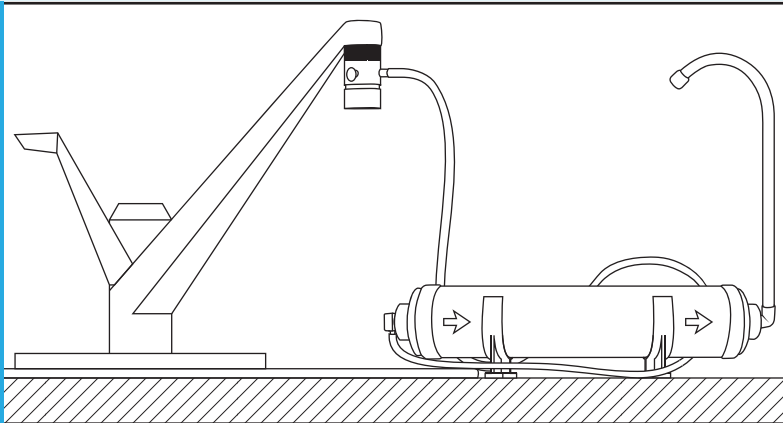

TWP 3000 WATER FILTRATION SYSTEM

Now that you have purchased the Dream Tree TWP 3000 drinking water filter you have taken the first step towards protecting you and your family from the dangers of water borne contaminants. To install your device, please follow these instructions.

COMPLETED SETUP

ASSEMBLY

PARTS

The above are included inside the box of your TWP 3000 WATER FILTRATION SYSTEM:

INSTALLATION, ACTIVATION, & MAINTENANCE

INSTALLATION

- 1 Remove faucet aerator by turning counterclockwise—pliers may be needed
- 2 Screw diverter valve in place of aerator. (*Note: If valve doesn't fit, adaptor from local hardware store will be needed—usually costs less than \$3.*)
- 3 Attach base legs to filter cartridge by sliding over filter unit—slight pressure is required.
- 4 Screw square coupler into **INTAKE** end of filter cartridge. (*Note: Filter cartridge has arrows that display direction of water flow.*)
- 5 Screw elbow coupler into **DISPENSING** end of filter cartridge.

6 Slide one end of tubing on to diverter valve and connect other end to square coupler at intake side of filter.

7 Push water spout into elbow coupler at dispensing end of filter.

ACTIVATION

Before first use, run cold water for 5 minutes through filter to flush filter cartridge. You will notice a delay as filter fills up. Water will be black for first few minutes as it flushes loose carbon.