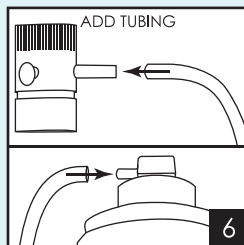

COMPLETED SETUP

ASSEMBLY

PARTS

The above are included inside the box of your TWP 3000 WATER FILTRATION SYSTEM:

INSTALLATION, ACTIVATION, & MAINTENANCE

INSTALLATION

- 1 Remove faucet aerator by turning counterclockwise—pliers may be needed
- 2 Screw diverter valve in place of aerator. (*Note: If valve doesn't fit, adaptor from local hardware store will be needed—usually costs less than \$3.*)
- 3 Attach base legs to filter cartridge by sliding over filter unit—slight pressure is required.
- 4 Screw square coupler into **INTAKE** end of filter cartridge. (*Note: Filter cartridge has arrows that display direction of water flow.*)
- 5 Screw elbow coupler into **DISPENSING** end of filter cartridge.

6 Slide one end of tubing on to diverter valve and connect other end to square coupler at intake side of filter.

7 Push water spout into elbow coupler at dispensing end of filter.

ACTIVATION

Before first use, run cold water for 5 minutes through filter to flush filter cartridge. You will notice a delay as filter fills up. Water will be black for first few minutes as it flushes loose carbon.