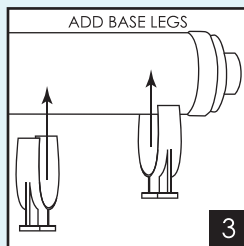

TWP 3000 WATER FILTRATION SYSTEM

Now that you have purchased the Dream Tree TWP 3000 drinking water filter you have taken the first step towards protecting you and your family from the dangers of water borne contaminants. To install your device, please follow these instructions.

COMPLETED SETUP

ASSEMBLY

PARTS

The above are included inside the box of your TWP 3000 WATER FILTRATION SYSTEM:

INSTALLATION, ACTIVATION, & MAINTENANCE

INSTALLATION

- 1 Remove faucet aerator by turning counterclockwise—pliers may be needed
- 2 Screw diverter valve in place of aerator. (*Note: If valve doesn't fit, adaptor from local hardware store will be needed—usually costs less than \$3.*)
- 3 Attach base legs to filter cartridge by sliding over filter unit—slight pressure is required.
- 4 Screw square coupler into **INTAKE** end of filter cartridge. (*Note: Filter cartridge has arrows that display direction of water flow.*)
- 5 Screw elbow coupler into **DISPENSING** end of filter cartridge.

6 Slide one end of tubing on to diverter valve and connect other end to square coupler at intake side of filter.

7 Push water spout into elbow coupler at dispensing end of filter.

ACTIVATION

Before first use, run cold water for 5 minutes through filter to flush filter cartridge. You will notice a delay as filter fills up. Water will be black for first few minutes as it flushes loose carbon.