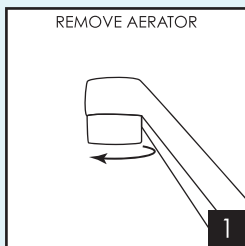

TWP 3000 WATER FILTRATION SYSTEM

Now that you have purchased the Dream Tree TWP 3000 drinking water filter you have taken the first step towards protecting you and your family from the dangers of water borne contaminants. To install your device, please follow these instructions.

COMPLETED SETUP

ASSEMBLY

PARTS

The above are included inside the box of your TWP 3000 WATER FILTRATION SYSTEM:

INSTALLATION, ACTIVATION, & MAINTENANCE

INSTALLATION

- 1 Remove faucet aerator by turning counterclockwise—pliers may be needed
- 2 Screw diverter valve in place of aerator. (*Note: If valve doesn't fit, adaptor from local hardware store will be needed—usually costs less than \$3.*)
- 3 Attach base legs to filter cartridge by sliding over filter unit—slight pressure is required.
- 4 Screw square coupler into **INTAKE** end of filter cartridge. (*Note: Filter cartridge has arrows that display direction of water flow.*)
- 5 Screw elbow coupler into **DISPENSING** end of filter cartridge.