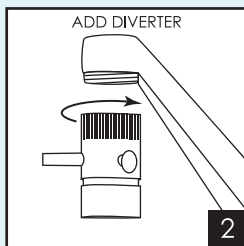

TWP 3000 WATER FILTRATION SYSTEM

Now that you have purchased the Dream Tree TWP 3000 drinking water filter you have taken the first step towards protecting you and your family from the dangers of water borne contaminants. To install your device, please follow these instructions.

COMPLETED SETUP

ASSEMBLY

PARTS

The above are included inside the box of your TWP 3000 WATER FILTRATION SYSTEM:

INSTALLATION, ACTIVATION, & MAINTENANCE

INSTALLATION

- 1 Remove faucet aerator by turning counterclockwise—pliers may be needed
- 2 Screw diverter valve in place of aerator. (*Note: If valve doesn't fit, adaptor from local hardware store will be needed—usually costs less than \$3.*)
- 3 Attach base legs to filter cartridge by sliding over filter unit—slight pressure is required.
- 4 Screw square coupler into **INTAKE** end of filter cartridge. (*Note: Filter cartridge has arrows that display direction of water flow.*)
- 5 Screw elbow coupler into **DISPENSING** end of filter cartridge.

6 Slide one end of tubing on to diverter valve and connect other end to square coupler at intake side of filter.

7 Push water spout into elbow coupler at dispensing end of filter.

ACTIVATION

Before first use, run cold water for 5 minutes through filter to flush filter cartridge. You will notice a delay as filter fills up. Water will be black for first few minutes as it flushes loose carbon.