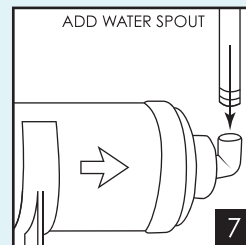

TWP 3000 WATER FILTRATION SYSTEM

Now that you have purchased the Dream Tree TWP 3000 drinking water filter you have taken the first step towards protecting you and your family from the dangers of water borne contaminants. To install your device, please follow these instructions.

COMPLETED SETUP

ASSEMBLY

PARTS

The above are included inside the box of your TWP 3000 WATER FILTRATION SYSTEM:

INSTALLATION, ACTIVATION, & MAINTENANCE

INSTALLATION

- 1 Remove faucet aerator by turning counterclockwise—pliers may be needed
- 2 Screw diverter valve in place of aerator. (*Note: If valve doesn't fit, adaptor from local hardware store will be needed—usually costs less than \$3.*)
- 3 Attach base legs to filter cartridge by sliding over filter unit—slight pressure is required.
- 4 Screw square coupler into **INTAKE** end of filter cartridge. (*Note: Filter cartridge has arrows that display direction of water flow.*)
- 5 Screw elbow coupler into **DISPENSING** end of filter cartridge.

6 Slide one end of tubing on to diverter valve and connect other end to square coupler at intake side of filter.

7 Push water spout into elbow coupler at dispensing end of filter.

ACTIVATION

Before first use, run cold water for 5 minutes through filter to flush filter cartridge. You will notice a delay as filter fills up. Water will be black for first few minutes as it flushes loose carbon.